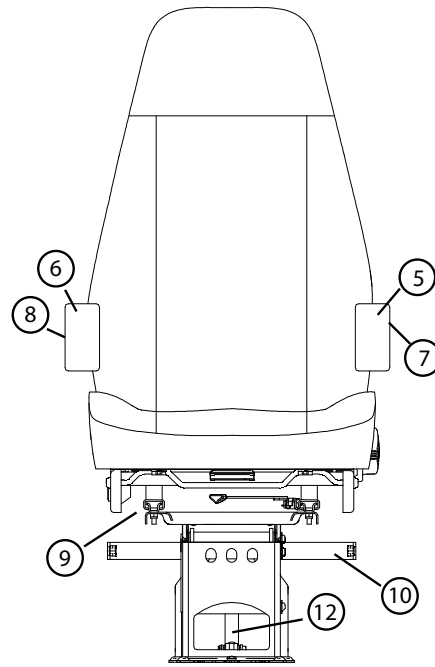

## Seat Assembly 11117.XXXX

### Replacement Part Description

- 1 Upholstered Cushion Kit
- 2 Cushion Cover Kit
- 3 Upholstered Back Cushion Kit
- 4 Back Cover Kit
- 5 Upholstered Armrest Kit Left Hand
- 6 Upholstered Armrest Kit Right Hand
- 7 Armrest Cover Kit Left Hand
- 8 Armrest Cover Kit Right Hand
- 9 Slidetrack Assembly Kit
- 10 Seat Belt Bar
- 11 Height Riser Base
- 12 Shock Assembly Kit
- 13 Lower Frame Assembly
- 14 Back Frame Assembly
- 15 Heater Kit

### Replacement Part Black Vinyl

- 24697100R
- 232469-71
- 31041100BI
- 233104-11
- 235230-917
- 235230-918
- 235065-917
- 235264-918
- P2138-7
- 230034-15
- 233830-01
- SK-1453-03
- 325885-25
- 232134-05
- SK-1485-03