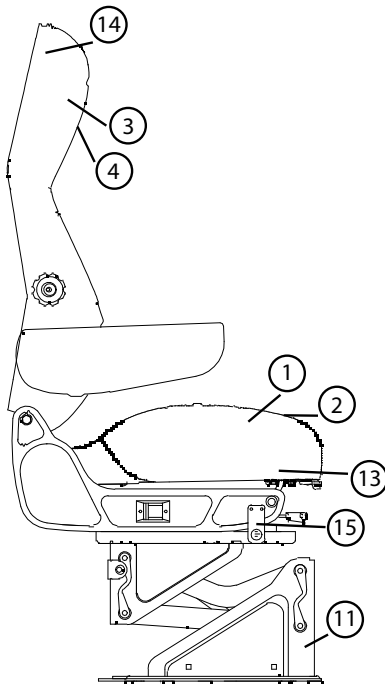

## Seat Assembly 11117.XXXX

# ROUTEMASTER REPLACEMENT PARTS LIST

### Replacement Part Description

- 1 Upholstered Cushion Kit
- 2 Cushion Cover Kit
- 3 Upholstered Back Cushion Kit
- 4 Back Cover Kit
- 5 Upholstered Armrest Kit Left Hand
- 6 Upholstered Armrest Kit Right Hand
- 7 Armrest Cover Kit Left Hand
- 8 Armrest Cover Kit Right Hand
- 9 Slidetrack Assembly Kit
- 10 Seat Belt Bar
- 11 Height Riser Base
- 12 Shock Assembly Kit
- 13 Lower Frame Assembly
- 14 Back Frame Assembly
- 15 Heater Kit

### Replacement Part Black Vinyl

- 24697100R
- 232469-71
- 31041100BI
- 233104-11
- 235230-917
- 235230-918
- 235065-917
- 235264-918
- P2138-7
- 230034-15
- 233830-01
- SK-1453-03
- 325885-25
- 232134-05
- SK-1485-03